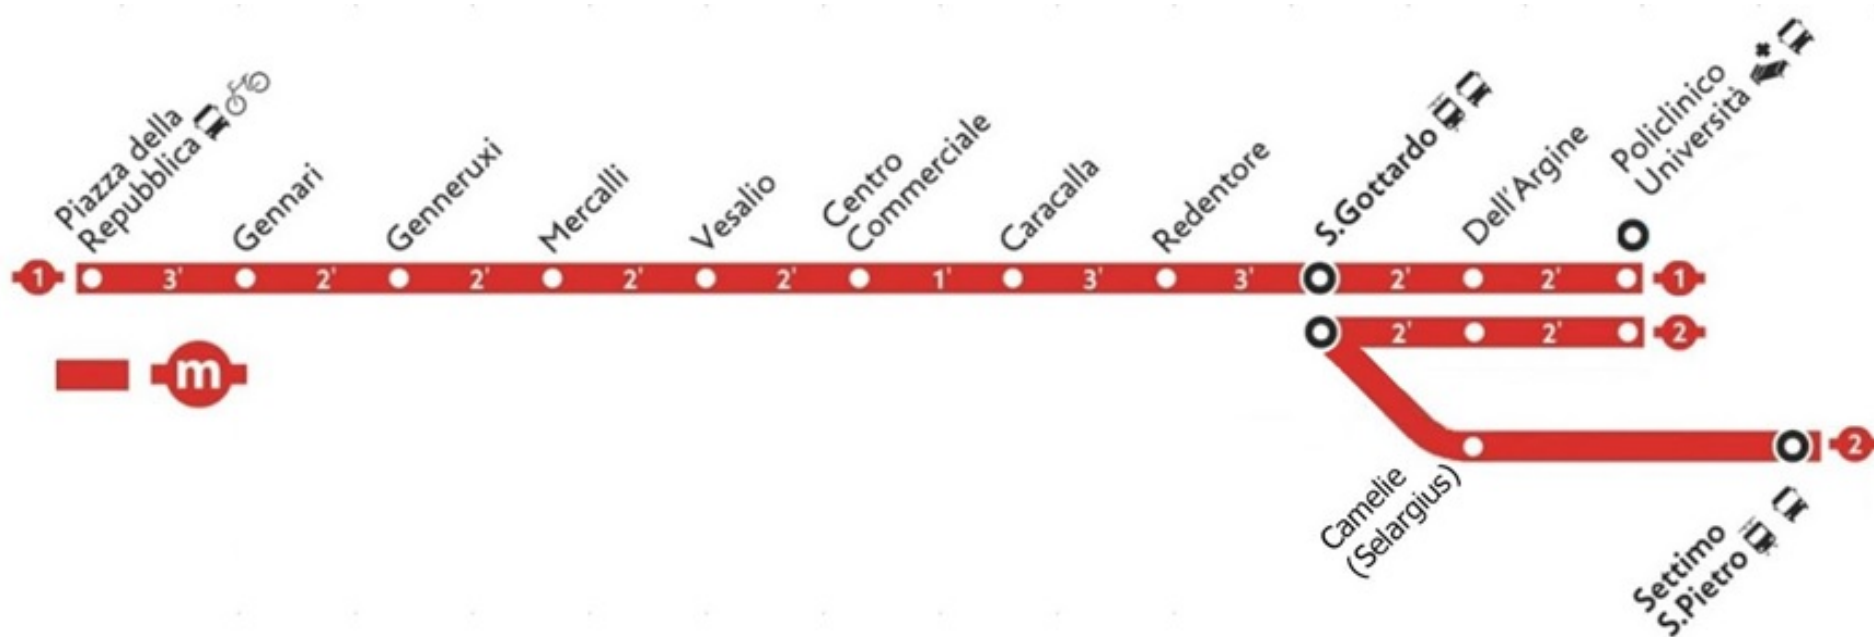

LINEA POLICLINICO - SETTIMO SAN PIETRO

SERVIZIO DOMENICALE/FESTIVO - NON-WORKING-DAYS (SUNDAY)

CORSE DA POLICLINICO IN DIREZIONE SETTIMO SAN PIETRO

	Tram	Tram	Tram	Tram	Tram	Tram	Tram	Tram	Tram	Tram	Tram	Tram	Tram	Tram	Tram	Tram	Tram	Tram	Tram
Policlinico		07:36	08:06	08:36	09:06	09:36	10:06	10:36	11:06	11:36	12:06	12:36	13:06	13:36	14:06	14:36	15:06	15:36	16:06
Dell'Argine		07:38	08:08	08:38	09:08	09:38	10:08	10:38	11:08	11:38	12:08	12:38	13:08	13:38	14:08	14:38	15:08	15:38	16:08
S. Gottardo	07:10	07:40	08:10	08:40	09:10	09:40	10:10	10:40	11:10	11:40	12:10	12:40	13:10	13:40	14:10	14:40	15:10	15:40	16:10
Camellie	07:13	07:43	08:13	08:43	09:13	09:43	10:13	10:43	11:13	11:43	12:13	12:43	13:13	13:43	14:13	14:43	15:13	15:43	16:13
Settimo S.P.	07:17	07:47	08:17	08:47	09:17	09:47	10:17	10:47	11:17	11:47	12:17	12:47	13:17	13:47	14:17	14:47	15:17	15:47	16:17

CORSE DA SETTIMO SAN PIETRO IN DIREZIONE POLICLINICO

	Tram	Tram	Tram	Tram	Tram	Tram	Tram	Tram	Tram	Tram	Tram	Tram	Tram	Tram	Tram	Tram	Tram	Tram	Tram
Settimo S.P.	07:20	07:50	08:20	08:50	09:20	09:50	10:20	10:50	11:20	11:50	12:20	12:50	13:20	13:50	14:20	14:50	15:20	15:50	16:20
Selargius	07:23	07:53	08:23	08:53	09:23	09:53	10:23	10:53	11:23	11:53	12:23	12:53	13:23	13:53	14:23	14:53	15:23	15:53	16:23
S. Gottardo	07:27	07:57	08:27	08:57	09:27	09:57	10:27	10:57	11:27	11:57	12:27	12:57	13:27	13:57	14:27	14:57	15:27	15:57	16:27
Dell'Argine	07:29	07:59	08:29	08:59	09:29	09:59	10:29	10:59	11:29	11:59	12:29	12:59	13:29	13:59	14:29	14:59	15:29	15:59	16:29
Policlinico	07:31	08:01	08:31	09:01	09:31	10:01	10:31	11:01	11:31	12:01	12:31	13:01	13:31	14:01	14:31	15:01	15:31	16:01	16:31